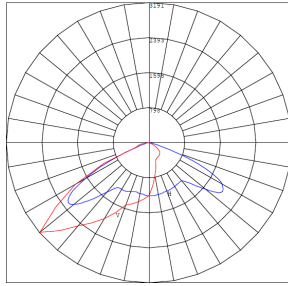

Photometrics: WPX-24W-MCTP

BUD Rating: B0-U0-G1

Area 45'x 50' Mounting Height: 9'

Other Views:

Front View

Close View

Back View

Performance Table: WPX-24W-MCTP