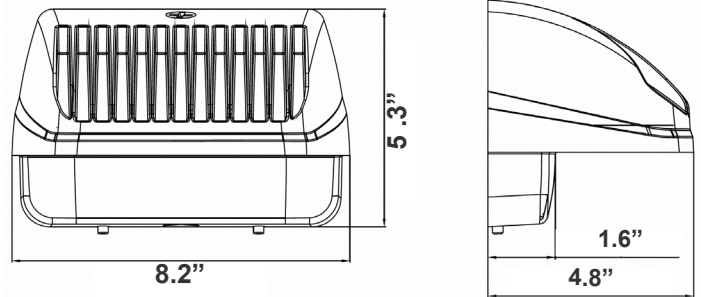

8.2" (W) x 5.3" (H) x 4.58" (D)

LED Wall Pack Light series can be widely used as Exterior or Interior LED lighting for Hotels, Garages, Commercial Buildings, Public areas, Schools and Hospitals, etc.

Features

Photometrics: WPX-24W-MCTP

BUD Rating: B0-U0-G1

Area 45'x 50' Mounting Height: 9'

Other Views:

Front View

Close View

Back View

Performance Table: WPX-24W-MCTP