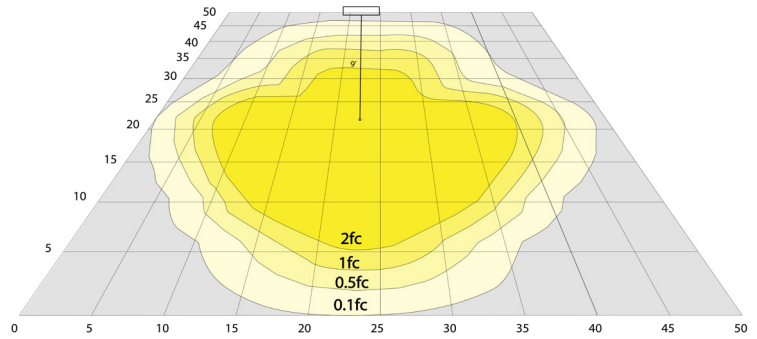

Photometrics: WPX-24W-MCTP

BUD Rating: B0-U0-G1

Area 45'x 50' Mounting Height: 9'

Other Views:

Front View

Close View

Back View

Performance Table: WPX-24W-MCTP